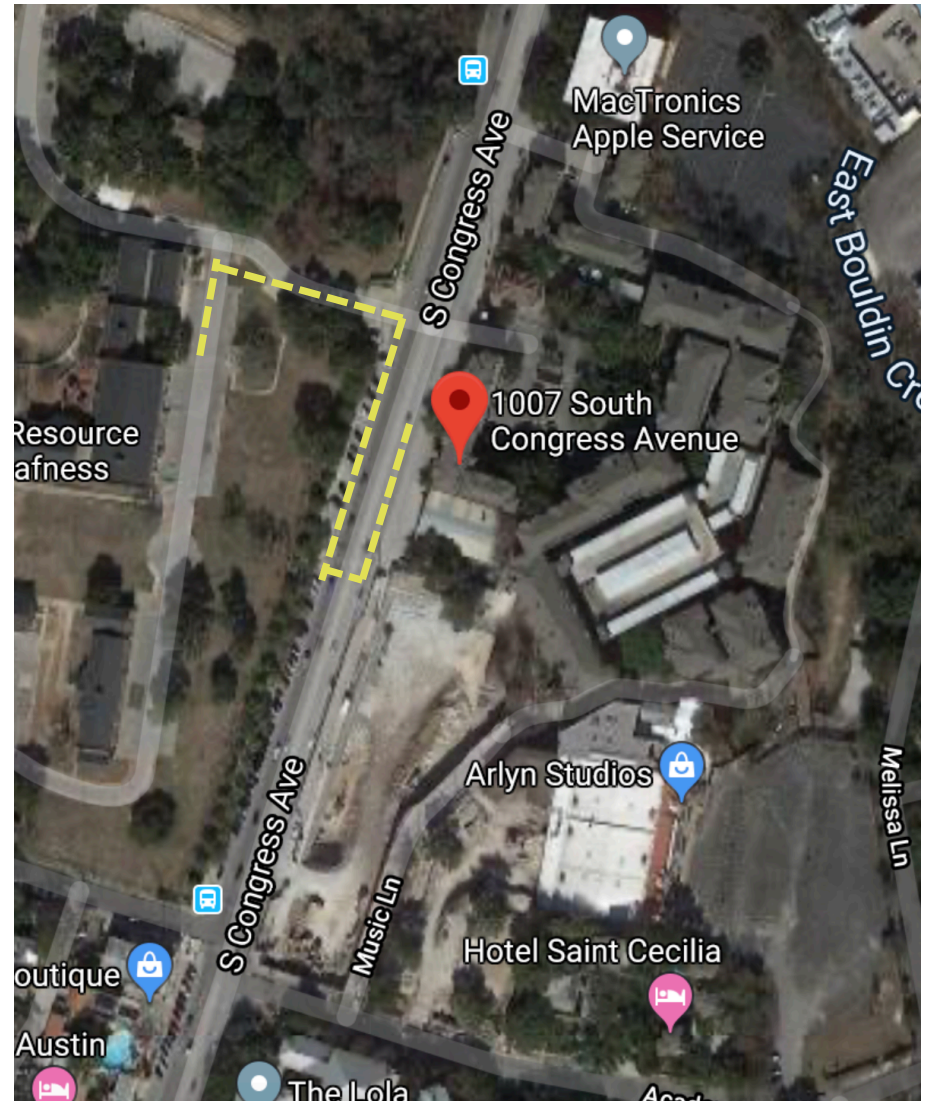

# PROJECT SITE

Approximate Premises 10,583 square feet within cross-hatched area. Exact location to be determined by Landlord.