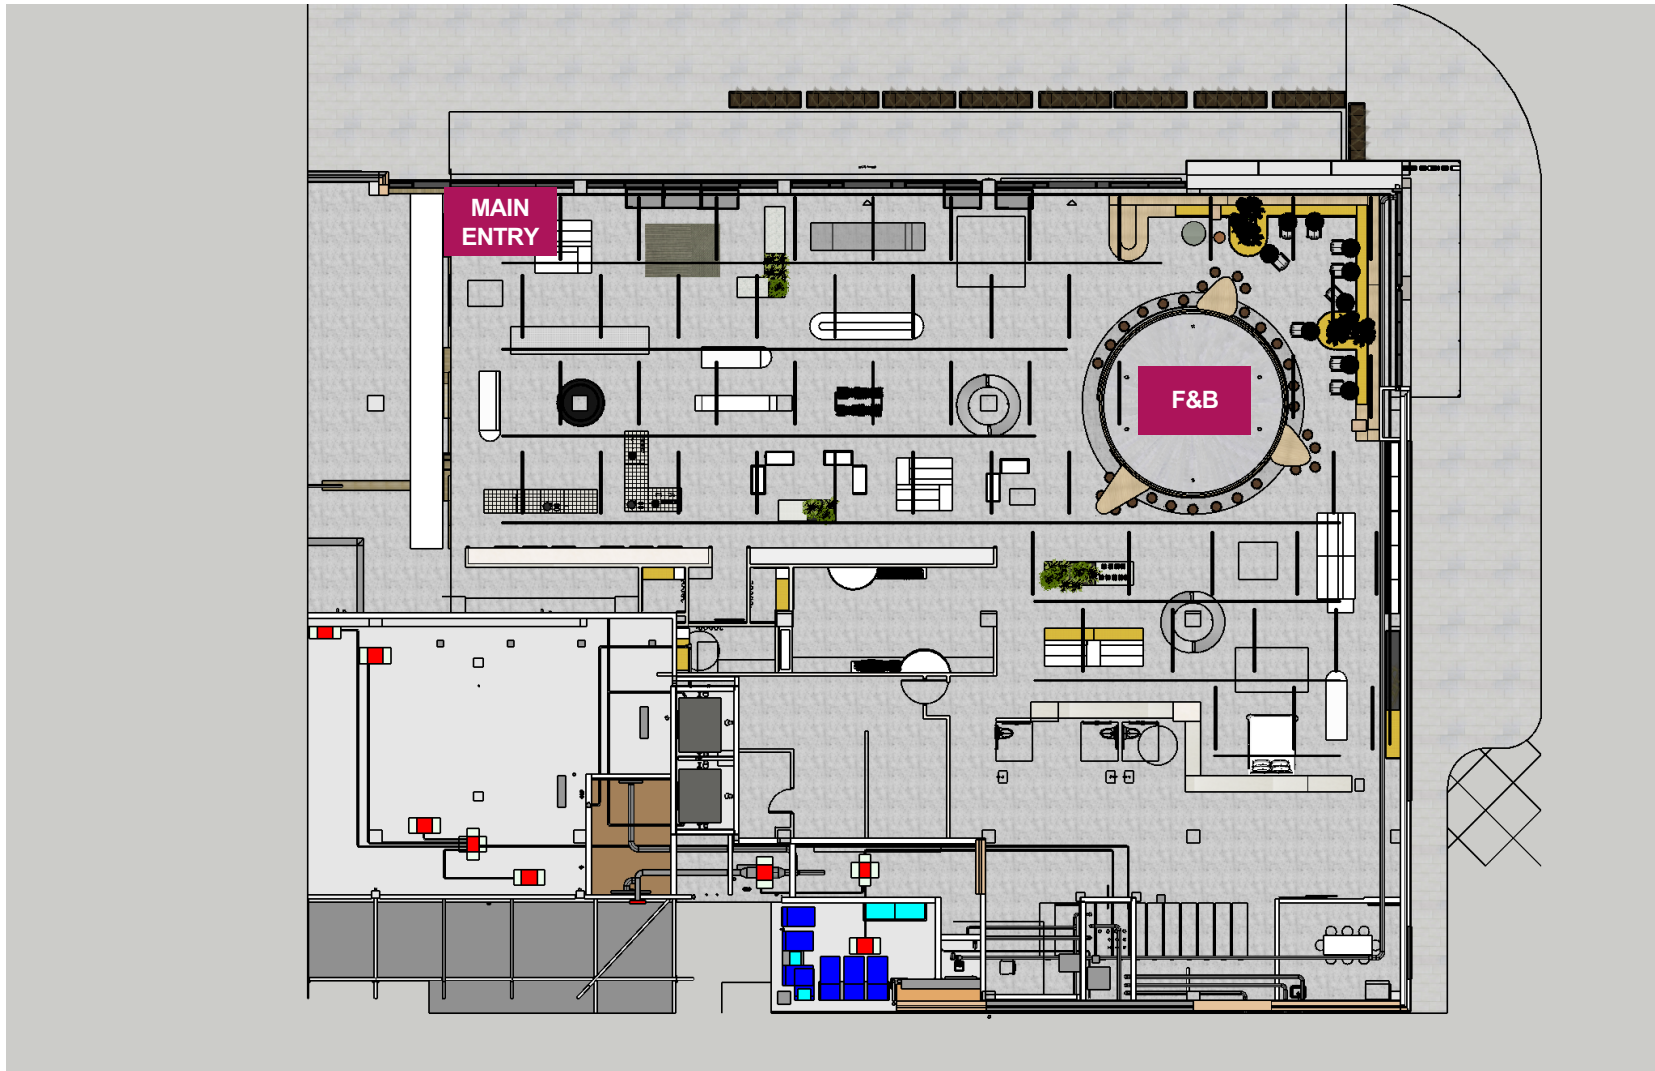

# PROJECT SITE

Approximate Premises 10,583 square feet within cross-hatched area. Exact location to be determined by Landlord.

# FLOORPLAN

Neighborhood  
Goods