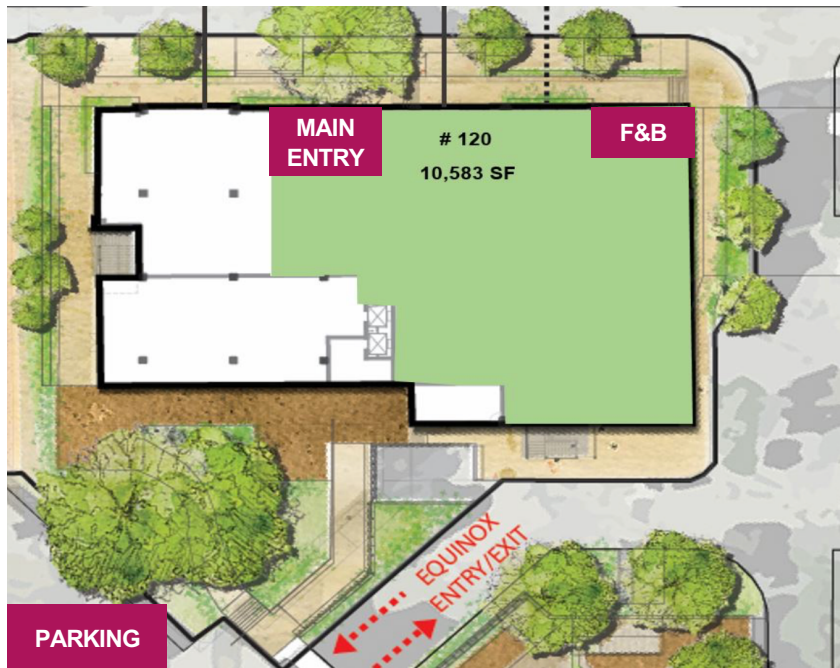

# PROJECT SITE

Approximate Premises 10,583 square feet within cross-hatched area. Exact location to be determined by Landlord.

# FLOORPLAN

Neighborhood  
Goods