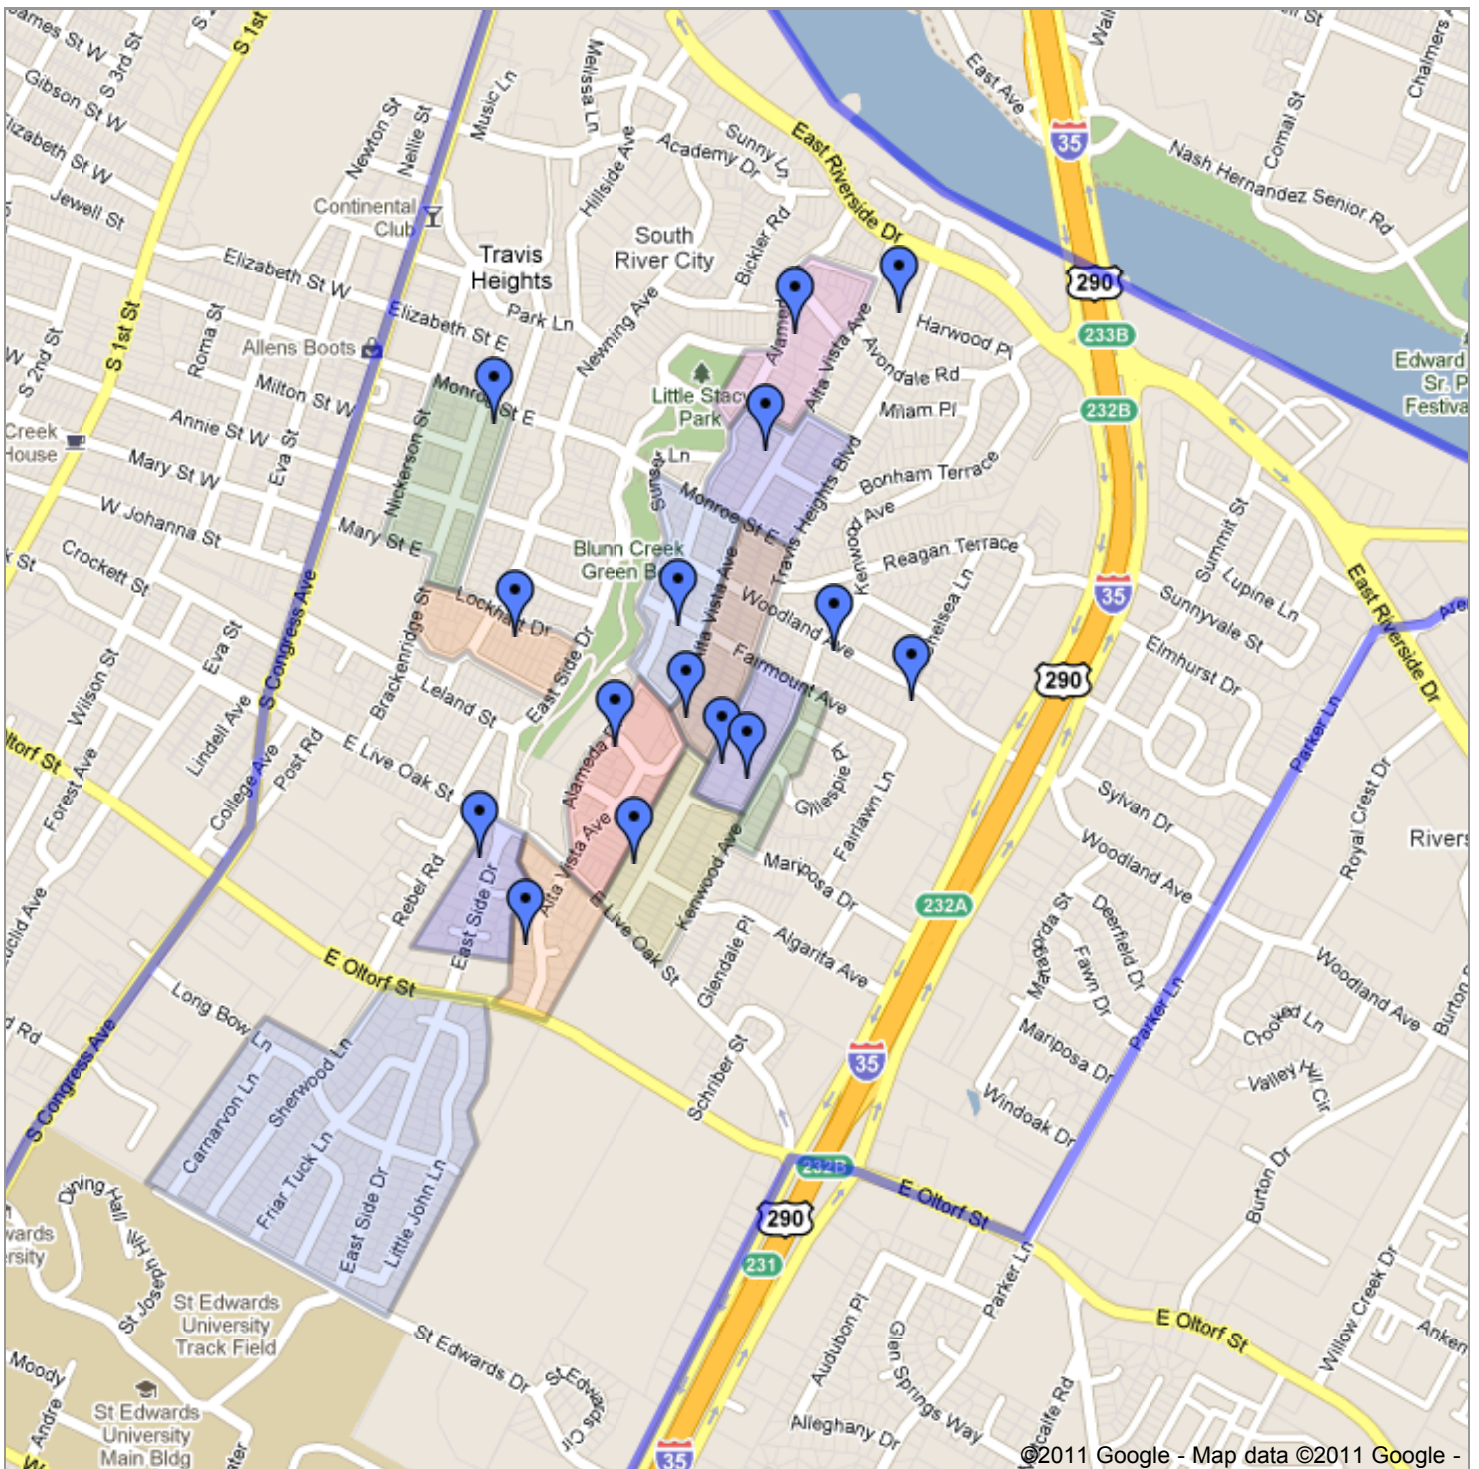

Get Google Maps on your phone

Text the word "GMAPS" to 466453

SRCC Neighborhood Watch Block Captains

This map shows the SRCC residents that have volunteered to be Block Captains in our Neighborhood Watch program. Please feel free to find your home address and do one of the following:

1. If there is a Block Captain nearby, contact them and tell them you would like to be a part of their

neighborhood watch

2. If there is no Block Captain nearby, and you would like to volunteer to become a Block Captain for your area, please contact Marc Davis at marc.davis@gmail.com or 656-2841 and ask to be added as a Block Captain

[Marc Davis' Watch Area](#)

[Shannon Stewart's Watch Area](#)

[Russel Fraser's Watch Area](#)

[Kay Burrough's Watch Area](#)

[Mark Farley's Watch Area](#)

[Sherwood Oaks Watch Area](#)

[Shelly Vomberg's Watch Area](#)

[Alicia Butler's Watch Area](#)

[Bob Drew's Watch Area](#)

[Carol Martin's Watch Area](#)

[Betty Weed's Watch Area](#)

[Terry Franz's Watch Area](#)

[Megan Spencer's watch area](#)